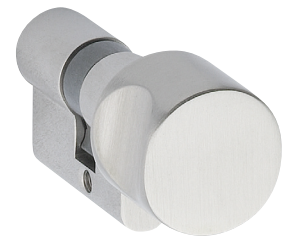

PURISTO fitting for 8mm glass door strike box for passive wing black, incl. 3-parted hinges (w/o handles)

profile cylinder for 8mm glass doors, black

knob cylinder for closing or opening side, black

profile cylinder for 8mm glass doors, stainless steel matt