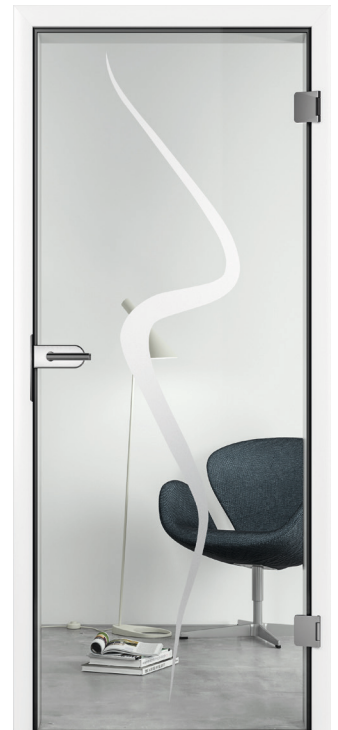

WAVE matt
clear glass with matt motif (sandblasted)