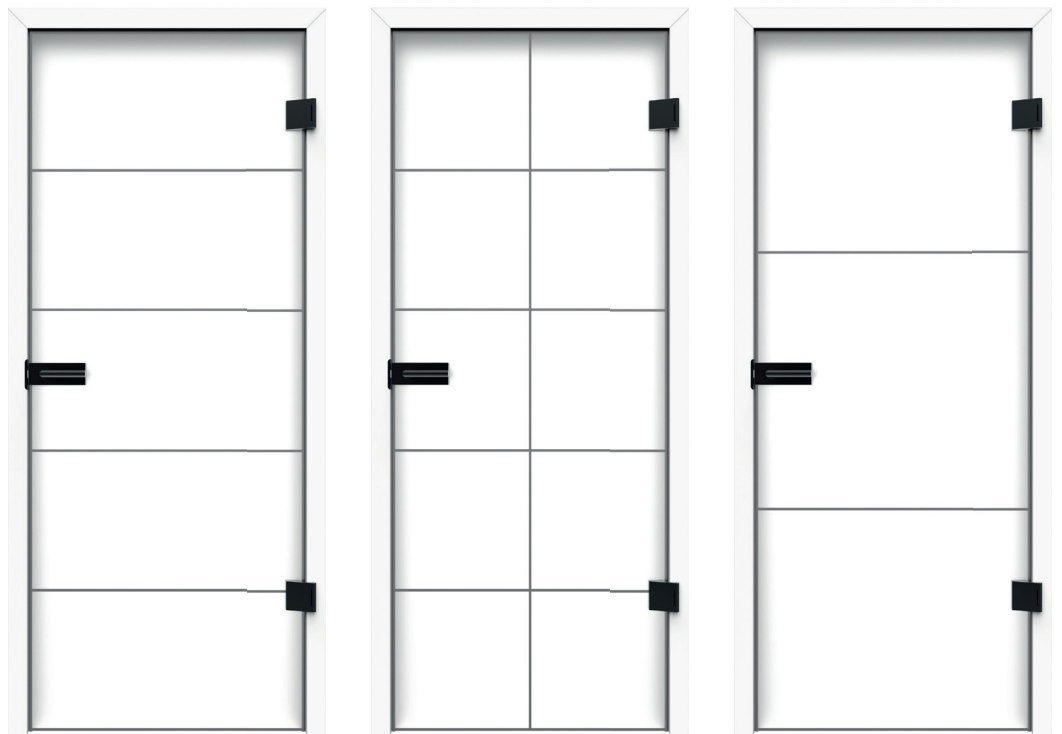

Loft Design 1/5 matt
matt glass with black lines (textured lacquer)

Loft Design 2/5 matt
matt glass with black lines (textured lacquer)

Loft Design 1/3 matt
matt glass with black lines (textured lacquer)