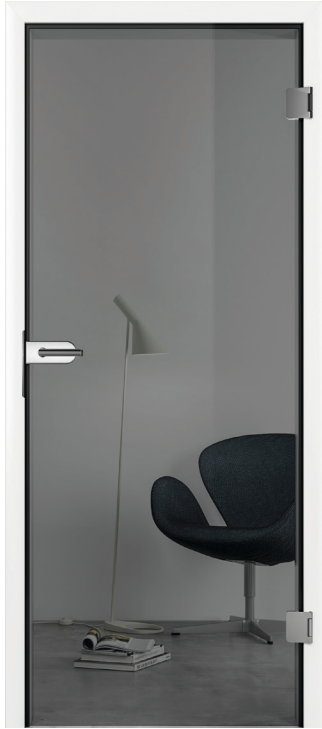

Doing More With Less

In a minimalist furnishing style, a few elements are chosen with care. The aesthetics of simple glass doors are an ideal match. Uncomplicated and beautiful finishes ensure more tranquillity in the room. Pure glass enjoyment, whether tinted or fully frosted.

CLEAR GREY
grey-coloured glass