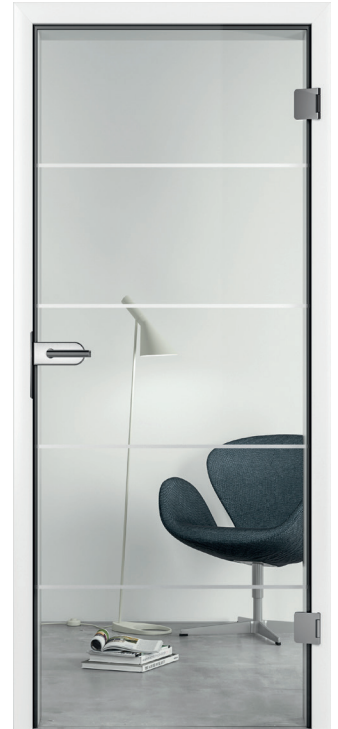

# GLASS DOORS

**GrooveGlass 15/10 matt**  
clear glass with matt motif  
(screen printing)

Handle pair Karree,  
stainless steel matt

Handle pair Karree,  
black

Handle pair Linea,  
stainless steel matt

Handle pair Linea,  
black