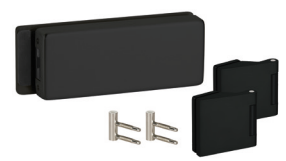

PURISTO fitting for 8mm glass door strike set for passive wing stainless steel matt, incl. 3-parted hinges (w/o handles)