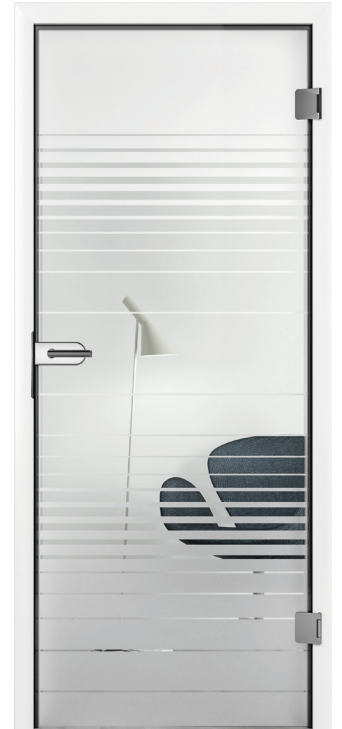

RAFF clear
matt glass (sandblasted) with
clear motif